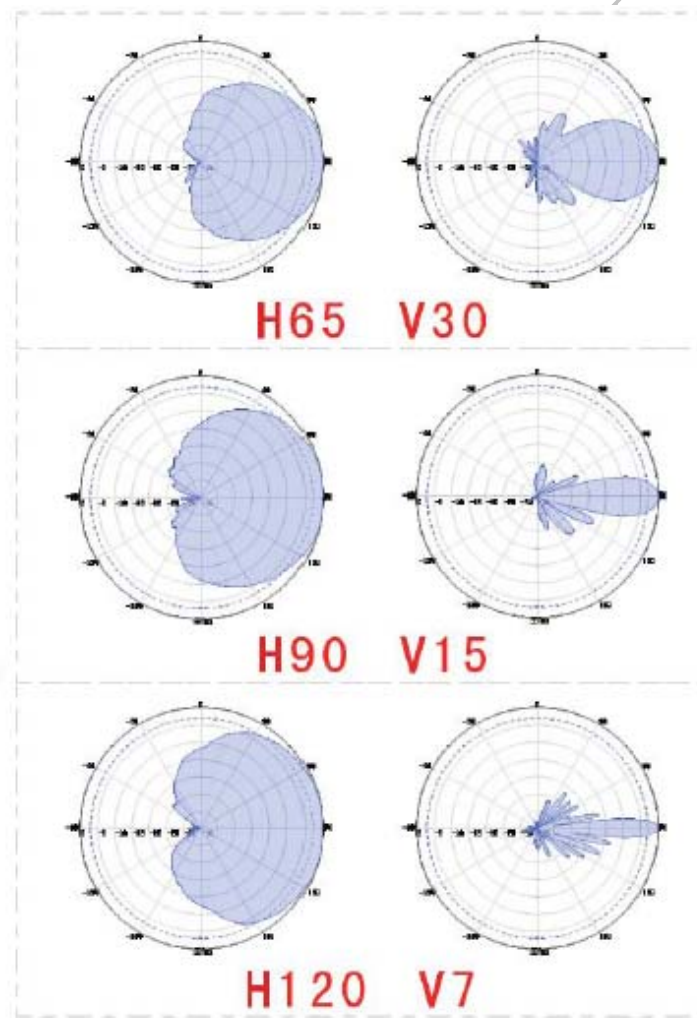

# Direction Panel Antenna

AMXP-2458

2400-2500 & 5725-5850MHz Antenna

Prepared: Chris Chai		Approved: Adam Chen	
Checked: Feidi Pei		Customer:	
Version	Changed Reason	Changed by	Date
01	Original version	Chris	20191008

## Features

- Frequency range: 2400 ~ 2500MHz & 5725 ~ 5850MHz
- Polarization: vertical and horizontal

## Antenna 2D Radiation pattern

Confidential

This is a proprietary information of PSG.  
No reproduction / copying is allowed without permission.

<https://psgtek.com>

Of PSG

Directional Panel Antenna						
Model	Frequency range (MHZ)	Gain (dBi)	Polarizati	Half-power beam width (°)	Dimensions -mm	Packing size -mm
AMXP-2458VH-D1114L90	2400-2500 5725-5850	11	Vertical and Horizontal	H90:V30	520x114x54	570x130x110
AMXP-2458VH-D1215L65		14		H90:V15		
AMXP-2458VH-D14L90		12		730x114x54	H65:V30	780x130x110
AMXP-2458VH-D15L65		15			H65:V15	
AMXP-2458VH-D1416L90		14		1000x114x54	H90:V15	1050x130x110
AMXP-2458VH-D1517L65		16			H90:V7	
AMXP-2458VH-D1716L90		15		1350x114x54	H65:V15	1400x130x110
AMXP-2458VH-D1817L65		17			H65:V7	
AMXP-2458V2H2-D15L65		17		730x128x58	H90:V7	780x170x150
AMXP-2458V2H2-D14L90		16			H65:V15	
AMXP-2458V2H2-D1517L65		4x15		1000x128x58	H90:V15	1050x170x150
AMXP-2458V2H2-D1416L90		4x14			H65:V15	
AMXP-2458V2H2-D1817L65		2x15 2x17		1350x128x58	H65:V7	1400x170x150
AMXP-2458V2H2-D17L90		2x14 2x16			H90:V15 H90:V7	
AMXP-2458V2H2-D1817L65		2x18 2x17		1350x128x58	H65:V7	1400x170x150
AMXP-2458V2H2-D17L90		4x17			H90:V7	