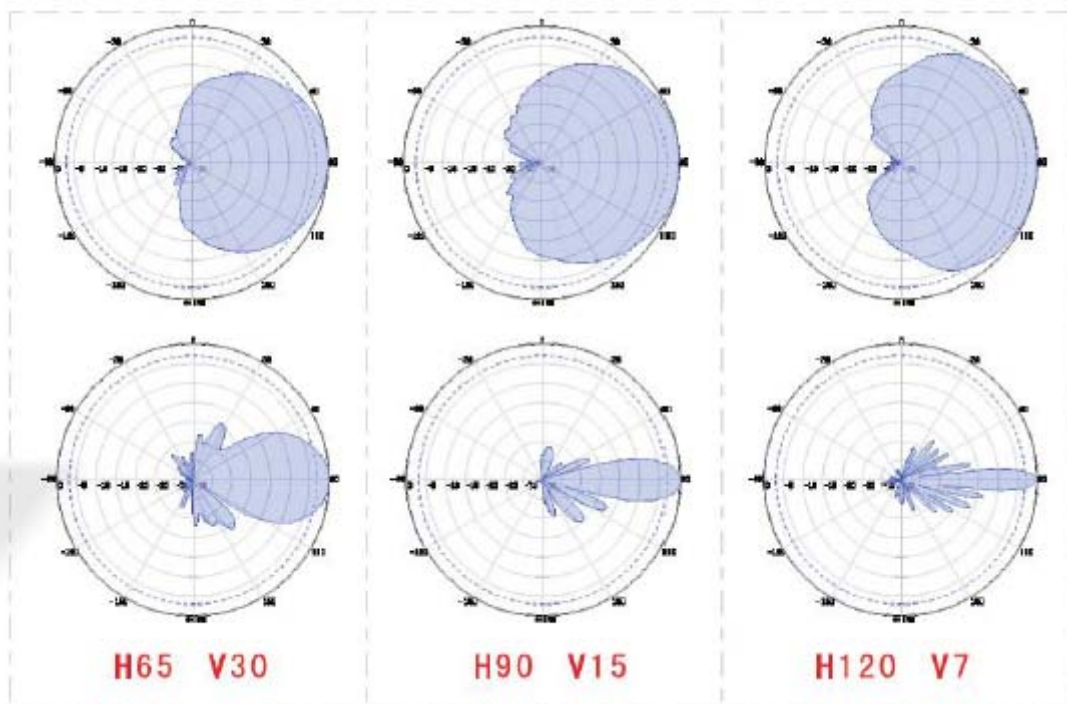

Address (India): H-601, Officer City2, Rajnagar Extension, Ghaziabad

Address (TW): 2F., NO 3, Gongye 4th RD., Hukou Shiang Hsinchu County 303-51, Taiwan

Features

- Frequency range: 3400 ~ 3600MHz
- Polarization: vertical & horizontal & $\pm 45^\circ$

Applications

- 3.5G wireless access coverage

Antenna 2D Radiation pattern

CC

PSG

Directional Panel Antenna							
Model	Frequency range (MHz)	Gain (dBi)	Polarizati	Half-power beam width (°)	Dimensions -mm	Packing size -mm	
AMXP-3436V-D15L65	3400-3600	15	Vertical	H65:V15	410x114x154	450x130x110	
AMXP-3436V-D14L90		14		H90:V15			
AMXP-3436V-D13L120		13		H120:V15			
AMXP-3436V-D18L65		18		H65:V7	760x114x54		820x155x145
AMXP-3436V-D17L90		17		H90:V7			
AMXP-3436V-D16L120		16		H120:V7			
AMXP-3436VH-D15L65	3400-3600	2x15	Vertical and Horizontal	H65:V15	410x114x54	450x130x110	
AMXP-3436VH-D14L90		2x14		H90:V15			
AMXP-3436VH-D13L120		2x13		H120:V15			
AMXP-3436VH-D18L65		2x18		H65:V7	760x114x54		820x155x145
AMXP-3436VH-D17L90		2x17		H90:V7			
AMXP-3436VH-D16L120		2x16		H120:V7			
AMXP-3436S-D15L65	3400-3600	2x15	±45°	H65:V15	410x114x54	450x130x110	
AMXP-3436S-D14L90		2x14		H90:V15			
AMXP-3436S-D13L120		2x13		H120:V15			
AMXP-3436S-D18L65		2x18		H65:V7	760x114x54		820x130x145
AMXP-3436S-D17L90		2x17		H90:V7			
AMXP-3436S-D16L120		2x16		H120:V7			