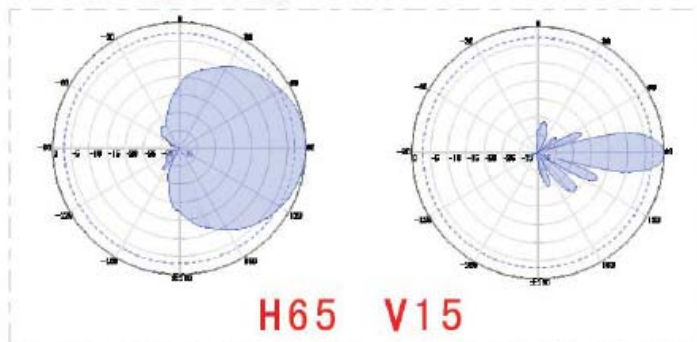

Address (India): H-601, Officer City2, Rajnagar Extension, Ghaziabad

Address (TW): 2F., NO 3, Gongye 4th RD., Hukou Shiang Hsinchu County 303-51, Taiwan

Features

- Frequency range: 806 ~ 960MHz & 1710 ~ 2500MHz
- Polarization: vertical & horizontal & $\pm 45^\circ$

Applications

- DCS; CDMA; GSM; PCS; 3G; WLAN

Antenna 2D Radiation pattern

Low Frequency

High Frequency

f PSG

Directional Panel Antenna						
Model	Frequency range (MHZ)	Gain (dBi)	Polarizati	Half-power beam width (°)	Dimensions -mm	Packing size -mm
AMXP-8025V-D1012L65	806-960 1710-2500	10 12	Vertical	H65: V50 H65: V30	660x280x80	700x300x160
AMXP-8025V-D1215L65		12 15		H65: V30 H65: V15	1200x280x80	1260x300x150
AMXP-8025V-D1317L65		13 17		H65: V20 H65: V7	1980x280x80	2040x300x150
AMXP-8025V-D1517L65		15 17		H65: V15 H65: V7	2280x280x80	2340x300x150
AMXP-8025H-D1012L65	806-960 1710-2500	2x10 2x12	Horizontal	H65: V50 H65: V30	660x280x80	700x300x160
AMXP-8025H-D1215L65		2x12 2x15		H65: V30 H65: V15	1200x280x80	1260x300x150
AMXP-8025H-D1317L65		2x13 2x17		H65: V20 H65: V7	1980x280x80	2040x300x150
AMXP-8025H-D1517L65		2x15 2x17		H65: V15 H65: V7	2280x280x80	2340x300x150
AMXP-8025H-D1012L65	806-960 1710-2500	2x10 2x12	Vertical and Horizontal	H65: V50 H65: V30	660x280x80	700x300x160
AMXP-8025VH-D1215L65		2x12 2x15		H65: V30 H65: V15	1200x280x80	1260x300x150
AMXP-8025VH-D1317L65		2x13 2x17		H65: V20 H65: V7	1980x280x80	2040x300x150
AMXP-8025VH-D1517L65		2x15 2x17		H65: V15 H65: V7	2280x280x80	2340x300x150
AMXP-8025S-D1012L65	806-960 1710-2500	2x10 2x12	±45°	H65: V50 H65: V30	660x280x80	700x300x160
AMXP-8025S-D1215L65		2x12 2x15		H65: V30 H65: V15	1200x280x80	1260x300x150
AMXP-8025S-D13317L65		2x13 2x17		H65: V20 H65: V7	1980x280x80	2040x300x150
AMXP-8025S-D1517L65		2x15 2x17		H65: V15 H65: V7	2280x280x80	2340x300x150