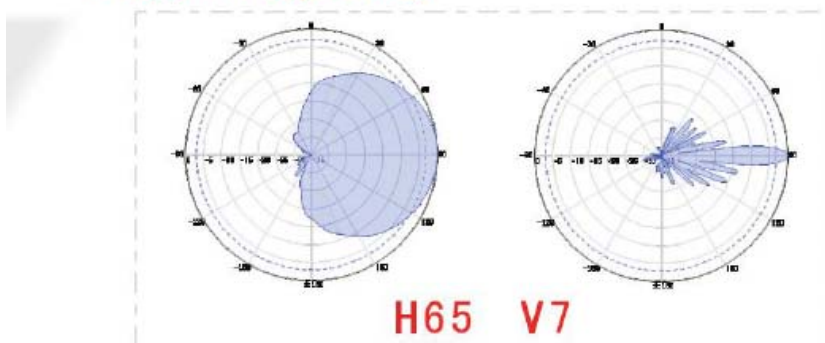

Applications

- DCS; CDMA; GSM; PCS; 3G; WLAN

Antenna 2D Radiation pattern

Low Frequency

High Frequency

f PSG

Directional Panel Antenna						
Model	Frequency range (MHZ)	Gain (dBi)	Polarizati	Half-power beam width (°)	Dimensions -mm	Packing size -mm
AMXP-8025V-D1012L65	806-960 1710-2500	10 12	Vertical	H65: V50 H65: V30	660x280x80	700x300x160
AMXP-8025V-D1215L65		12 15		H65: V30 H65: V15	1200x280x80	1260x300x150
AMXP-8025V-D1317L65		13 17		H65: V20 H65: V7	1980x280x80	2040x300x150
AMXP-8025V-D1517L65		15 17		H65: V15 H65: V7	2280x280x80	2340x300x150
AMXP-8025H-D1012L65	806-960 1710-2500	2x10 2x12	Horizontal	H65: V50 H65: V30	660x280x80	700x300x160
AMXP-8025H-D1215L65		2x12 2x15		H65: V30 H65: V15	1200x280x80	1260x300x150
AMXP-8025H-D1317L65		2x13 2x17		H65: V20 H65: V7	1980x280x80	2040x300x150
AMXP-8025H-D1517L65		2x15 2x17		H65: V15 H65: V7	2280x280x80	2340x300x150
AMXP-8025H-D1012L65	806-960 1710-2500	2x10 2x12	Vertical and Horizontal	H65: V50 H65: V30	660x280x80	700x300x160
AMXP-8025VH-D1215L65		2x12 2x15		H65: V30 H65: V15	1200x280x80	1260x300x150
AMXP-8025VH-D1317L65		2x13 2x17		H65: V20 H65: V7	1980x280x80	2040x300x150
AMXP-8025VH-D1517L65		2x15 2x17		H65: V15 H65: V7	2280x280x80	2340x300x150
AMXP-8025S-D1012L65	806-960 1710-2500	2x10 2x12	±45°	H65: V50 H65: V30	660x280x80	700x300x160
AMXP-8025S-D1215L65		2x12 2x15		H65: V30 H65: V15	1200x280x80	1260x300x150
AMXP-8025S-D13317L65		2x13 2x17		H65: V20 H65: V7	1980x280x80	2040x300x150
AMXP-8025S-D1517L65		2x15 2x17		H65: V15 H65: V7	2280x280x80	2340x300x150